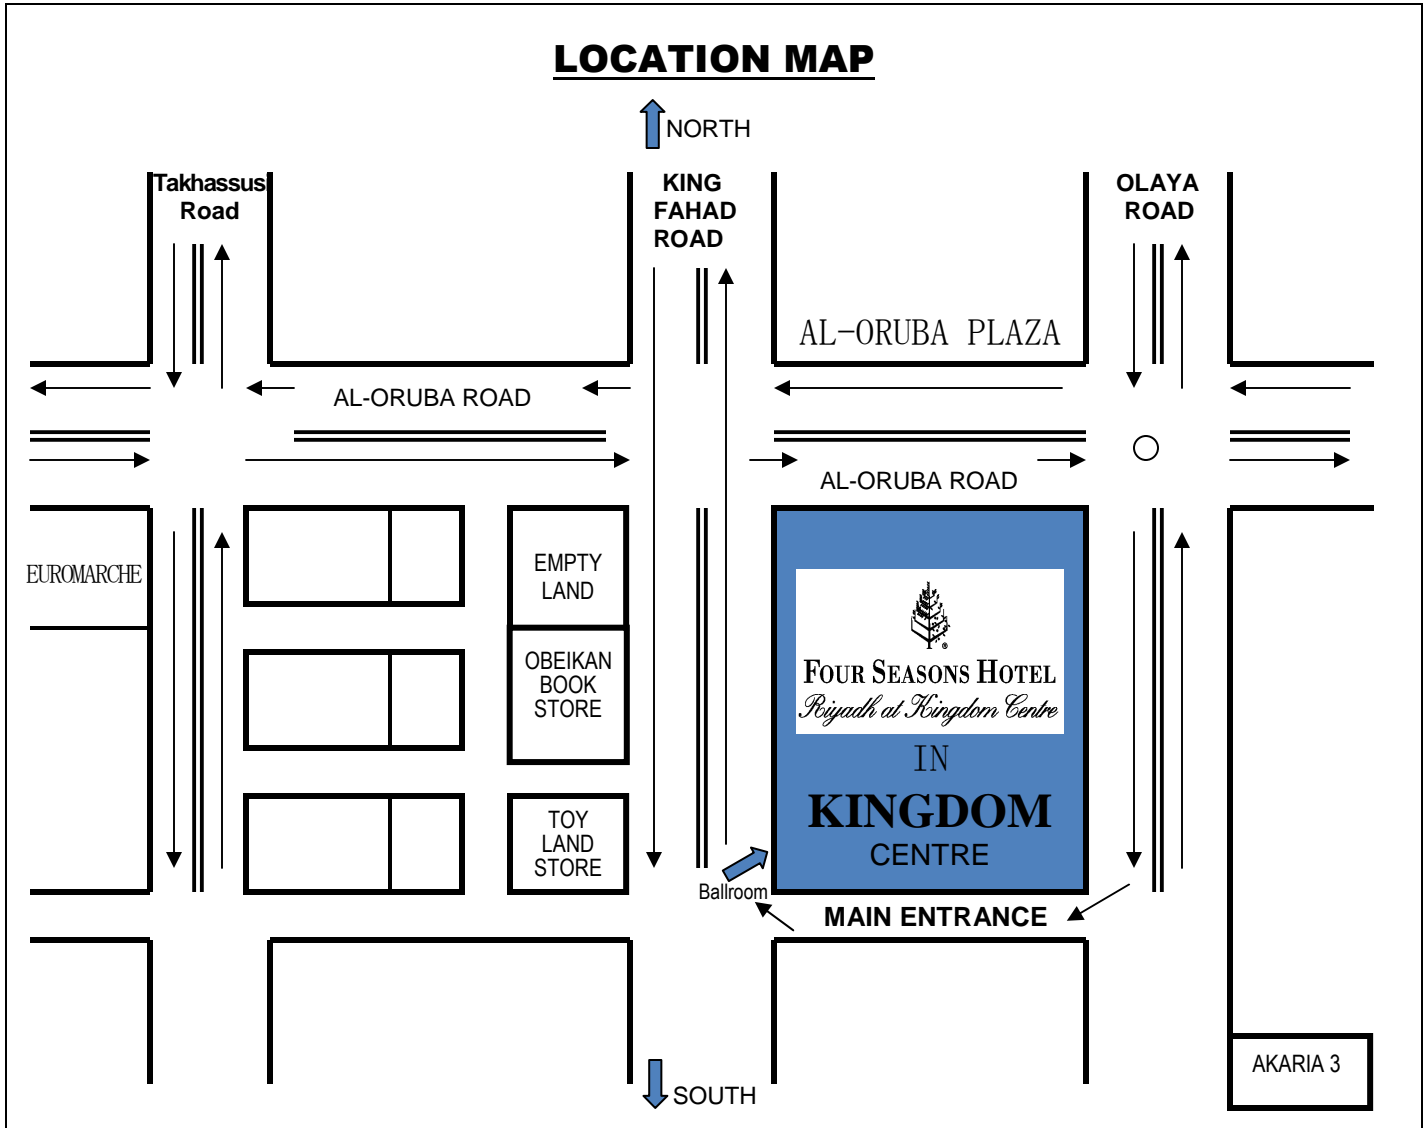

**FOUR SEASONS HOTEL**  
*Riyadh at Kingdom Centre*

- Hotel's main entrance located south of the Kingdom Tower.
- Accessible from the road linking King Fahad Road & Olaya Road.
- Direct Access through King Fahad Road to Versailles Ballroom.
- Parking conveniently located beneath the Versailles ballroom.
- Valet parking can be provided.